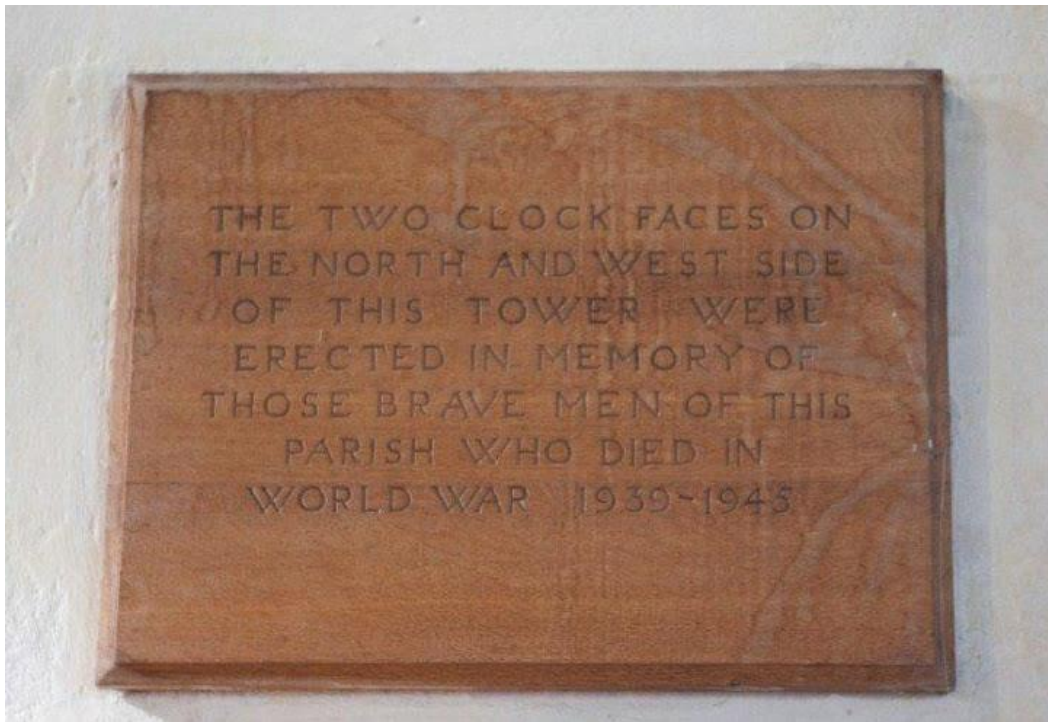

## Clock Face Memorial Plaque

### 1939-1945

Church of St. Michael and All Angels

**Clock Face Memorial Plaque** *(Photo by Neil MacDougall)*

*The Two Clock Faces On  
The North And West Side  
Of This Tower Were  
Erected In Memory Of  
Those Brave Men Of This  
Parish Who Died In  
World War 1939 – 1945*